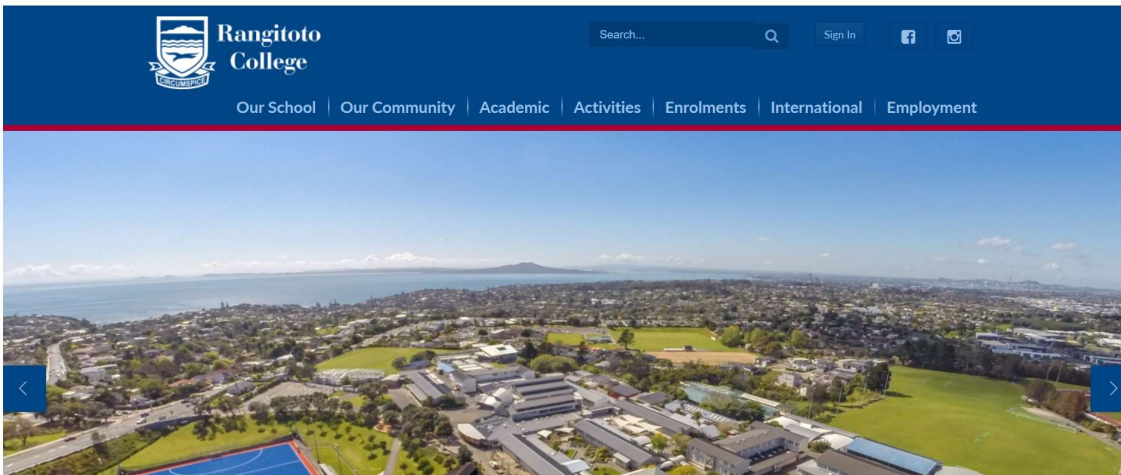

## HOW TO RECOVER YOUR USERNAME/PASSWORD

Open [www.rangitoto.school.nz](http://www.rangitoto.school.nz)

Click 'Sign In'

Click 'Forgot your Username' or 'Forgot your password'